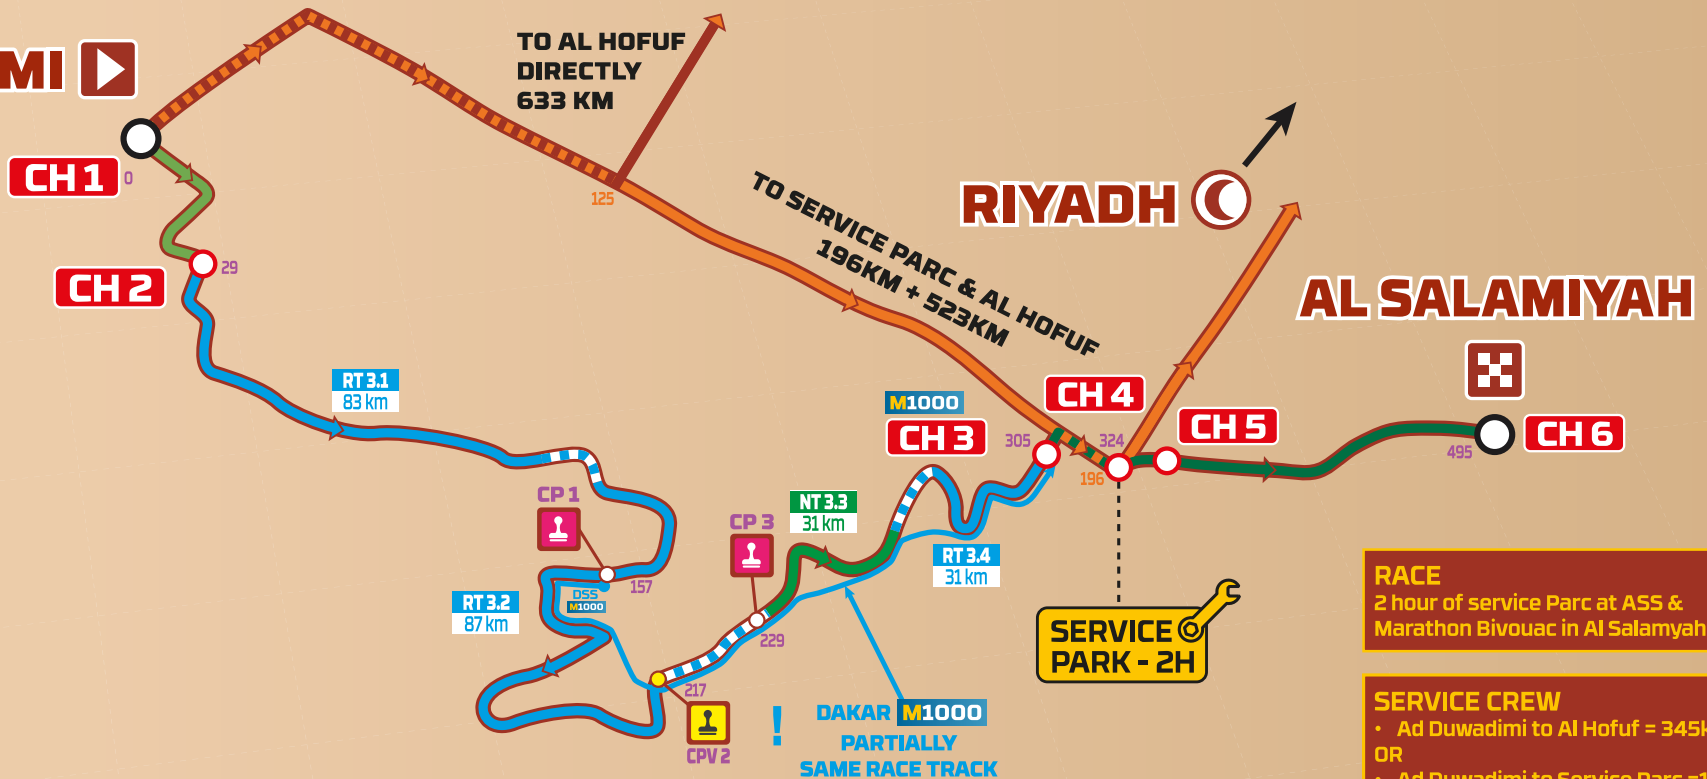

☀️ 06h49 🌙 17h23

AD DUWADIMI ▶

- PMA
- BIVOUAC - START
- BIVOUAC - FINISH
- RS A DAKAR CLASSIC
- RS B DAKAR CLASSIC
- REGULARITY TEST (RT)
- NAVIGATION TEST (NT)
- DUNES TEST (DT)
- TRANSFER
- CHICKEN WAY
- SERVICE ROUTE
- REFUELING DAKAR CLASSIC
- SAFETY POINT

RACE
 2 hour of service Parc at ASS & Marathon Bivouac in Al Salamiyah

SERVICE CREW
 • Ad Duwadimi to Al Hofuf = 345km
 OR
 • Ad Duwadimi to Service Parc = 196km
 + Service Parc to Al Hofuf = 523km